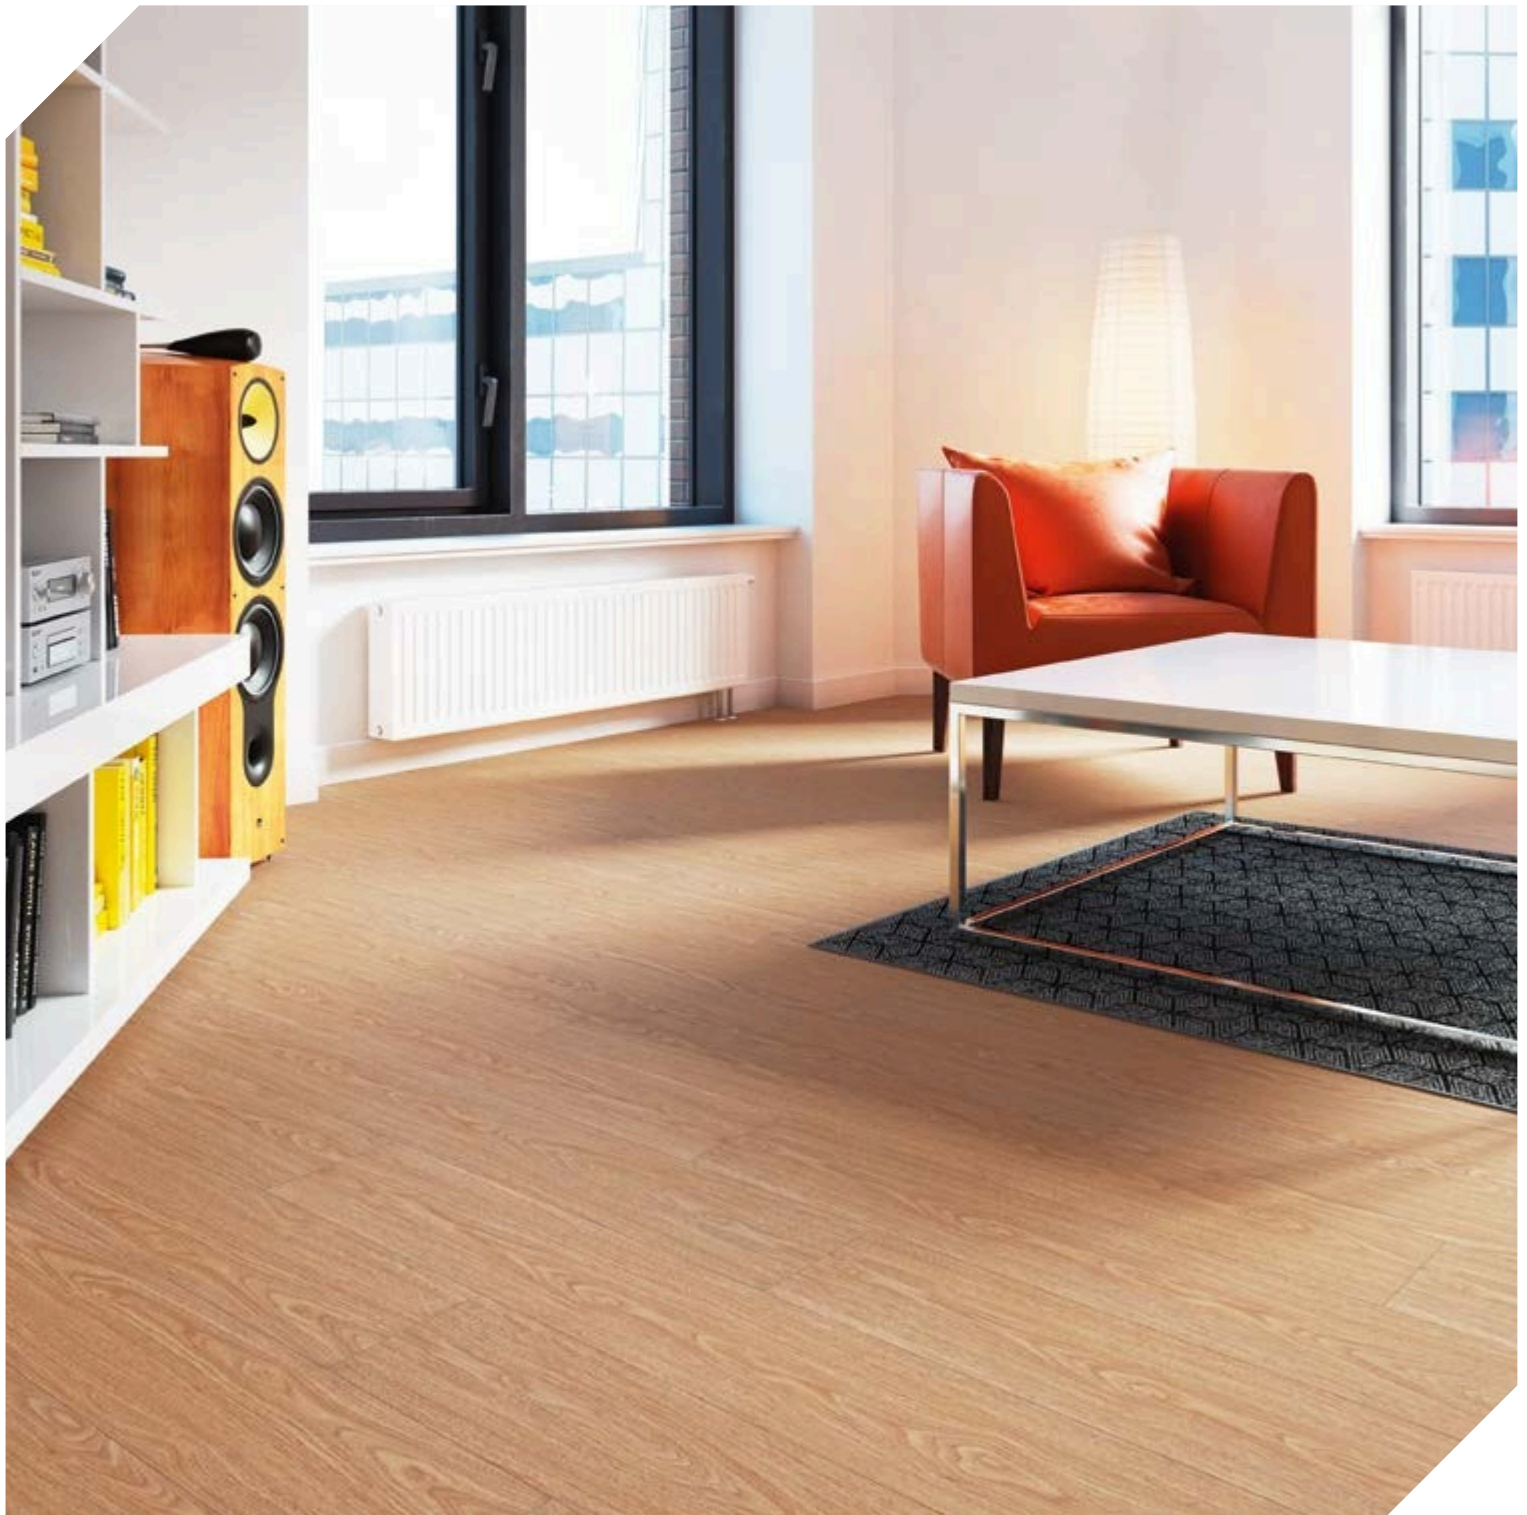

Carvalho Royal

Carvalho Natural